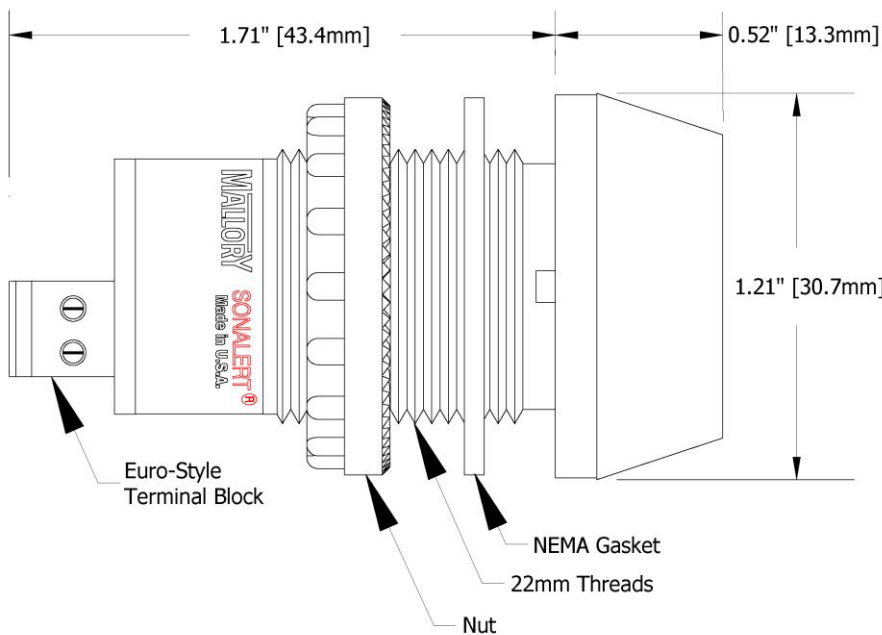

MALLORY

MALLORY SONALERT PRODUCTS, INC.

Product APPLICATION Guide

22mm Panel Alarms with Terminal Block Chimes, Warbles, & Sirens

KEY FEATURES:

- Fits Standard 22.5 mm Panel Hole
- Voltages from 6 Vdc to 120 Vac
- Sound Levels up to 95 dB @ 2 ft.
- cUL Approved; RoHS Compliant
- NEMA 3R/4X/12; IP-66
- CSA C22.2 No. 94
- Terminal Block Termination:
 - Finger Proof Safe Handling
 - Prevents Shock & Shorting
 - Saves Assembly Time & Labor