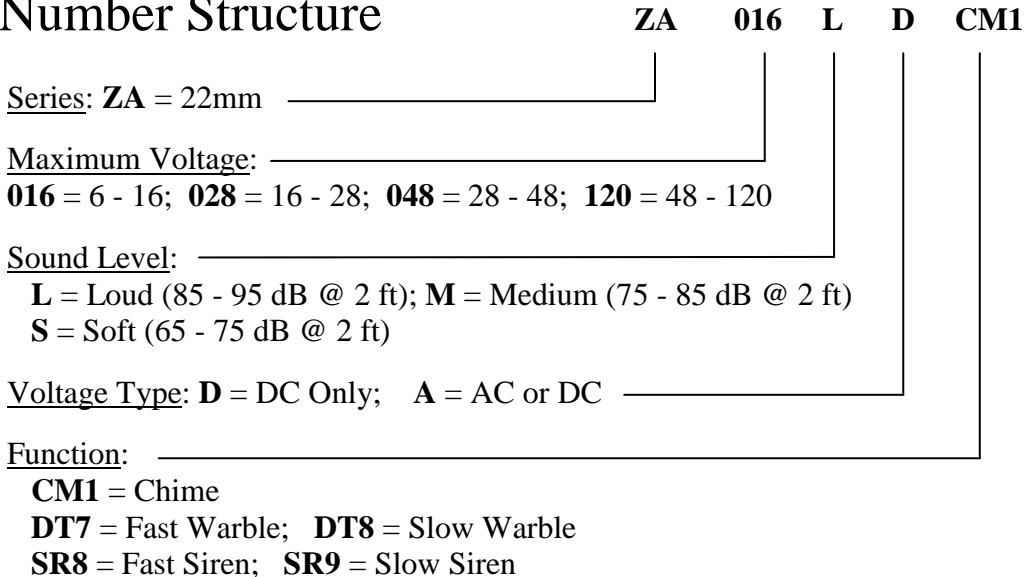

Sound Descriptions

1. Chime Tone (Pleasant sound that rings off):
     - Repeating Chime: 3.4 kHz at 1 chime every three seconds.
   - Warble Tone (Alternates between two different sound frequencies):
     - Fast Warble: 3.4 and 3.5 kHz at 7 warbles per second
     - Slow Warble: 3.4 and 3.5 kHz at 1.5 warbles per second
   - Siren (Sweeps up and down through a range of sound frequencies):
     - Fast Siren: 3.0 to 3.7 kHz at 5 sweeps per second
     - Slow Siren: 3.0 to 3.7 kHz at 2 sweeps per second
2. ---

Part Number Structure